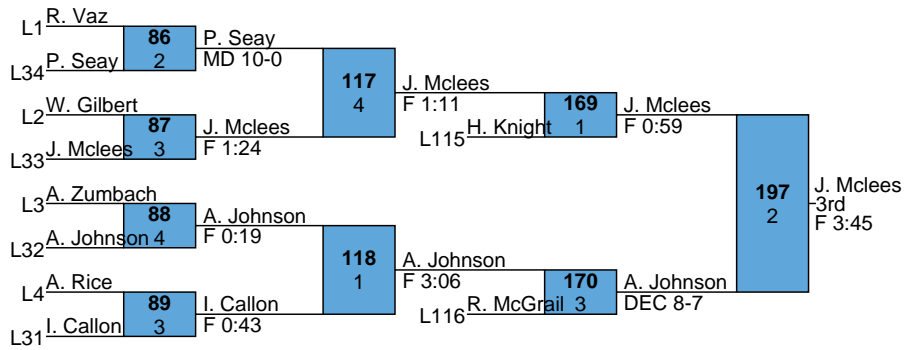

<u>Place</u>	<u>Team</u>	<u>Points</u>	<u>1</u>	<u>2</u>	<u>3</u>	<u>4</u>
1	Eastside	298.5	10	2	0	1
2	Hillcrest	150.5	1	4	1	1
3	Woodmont	138.5	1	3	2	1
4	Travelers Rest	120	0	2	3	1
5	Fountain Inn High School	93.5	0	0	2	4
6	Greenville	90	2	0	0	2
7	Greer	86	0	1	2	1
8	JL Mann	74	0	1	1	1
9	Mauldin	56	0	1	1	1
10	Wade Hampton	46	0	0	1	0
11	Berea High School	26	0	0	1	0
12	Blue Ridge	25	0	0	0	0
13	Riverside	14	0	0	0	0
14	Christ Church	11	0	0	0	1
15	St. Joseph's	0	0	0	0	0

2024 Greenville County

HS

106

2024 Greenville County

HS

120

2024 Greenville County

HS