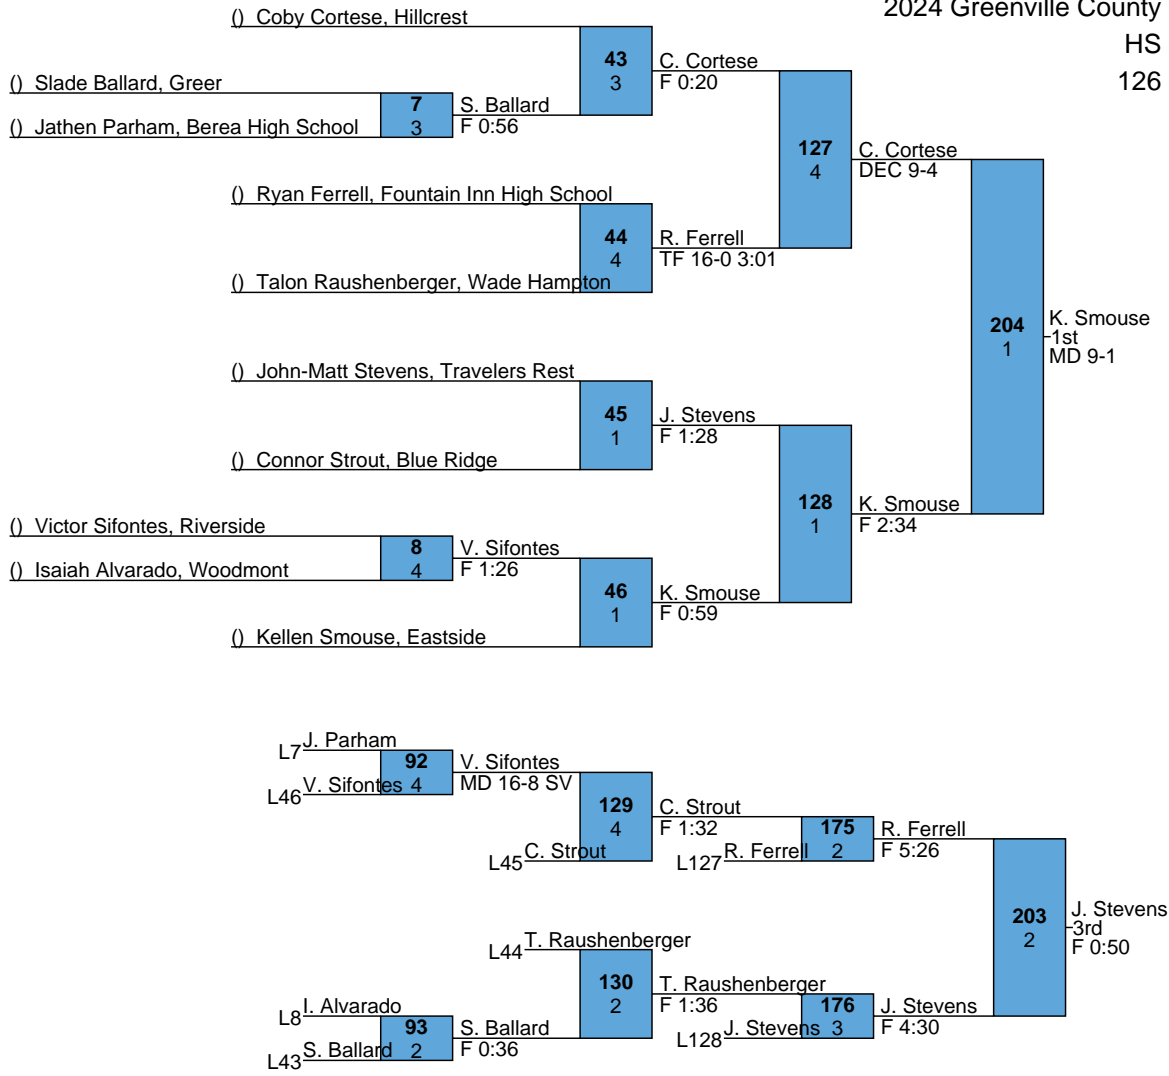

<u>Place</u>	<u>Team</u>	<u>Points</u>	<u>1</u>	<u>2</u>	<u>3</u>	<u>4</u>
1	Eastside	298.5	10	2	0	1
2	Hillcrest	150.5	1	4	1	1
3	Woodmont	138.5	1	3	2	1
4	Travelers Rest	120	0	2	3	1
5	Fountain Inn High School	93.5	0	0	2	4
6	Greenville	90	2	0	0	2
7	Greer	86	0	1	2	1
8	JL Mann	74	0	1	1	1
9	Mauldin	56	0	1	1	1
10	Wade Hampton	46	0	0	1	0
11	Berea High School	26	0	0	1	0
12	Blue Ridge	25	0	0	0	0
13	Riverside	14	0	0	0	0
14	Christ Church	11	0	0	0	1
15	St. Joseph's	0	0	0	0	0

2024 Greenville County

HS

106

2024 Greenville County

HS

120

2024 Greenville County

HS

126

2024 Greenville County

HS

132

2024 Greenville County

HS

138

2024 Greenville County