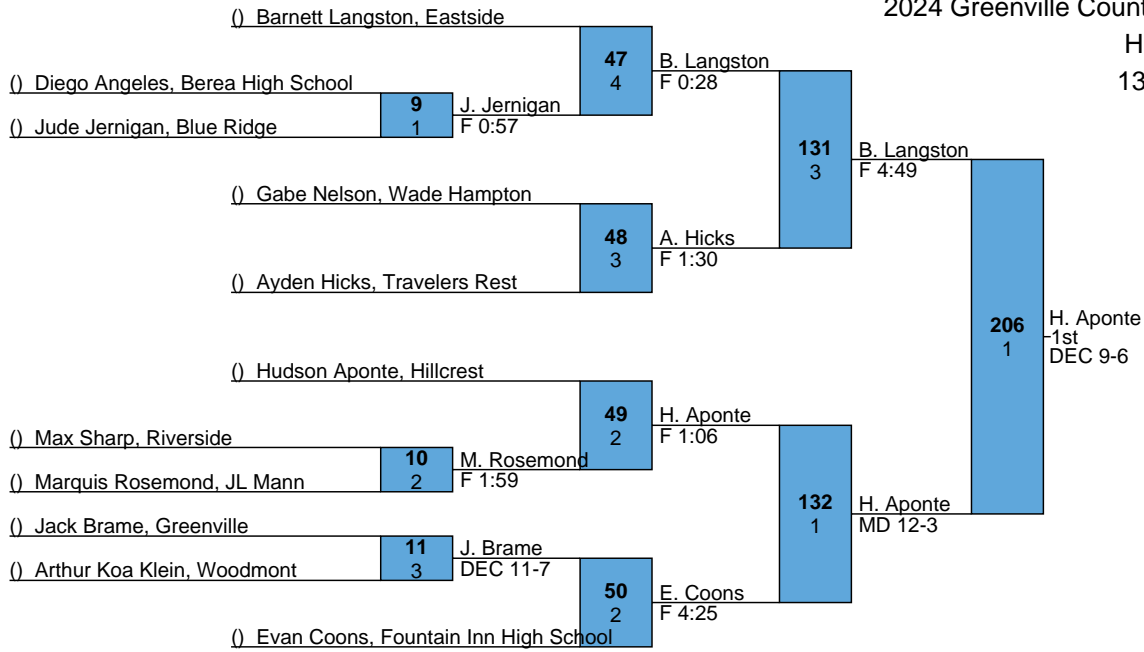

<u>Place</u>	<u>Team</u>	<u>Points</u>	<u>1</u>	<u>2</u>	<u>3</u>	<u>4</u>
1	Eastside	298.5	10	2	0	1
2	Hillcrest	150.5	1	4	1	1
3	Woodmont	138.5	1	3	2	1
4	Travelers Rest	120	0	2	3	1
5	Fountain Inn High School	93.5	0	0	2	4
6	Greenville	90	2	0	0	2
7	Greer	86	0	1	2	1
8	JL Mann	74	0	1	1	1
9	Mauldin	56	0	1	1	1
10	Wade Hampton	46	0	0	1	0
11	Berea High School	26	0	0	1	0
12	Blue Ridge	25	0	0	0	0
13	Riverside	14	0	0	0	0
14	Christ Church	11	0	0	0	1
15	St. Joseph's	0	0	0	0	0

2024 Greenville County

HS

106

2024 Greenville County

HS

120

2024 Greenville County

HS

126

2024 Greenville County

HS

132

2024 Greenville County

HS

138

2024 Greenville County