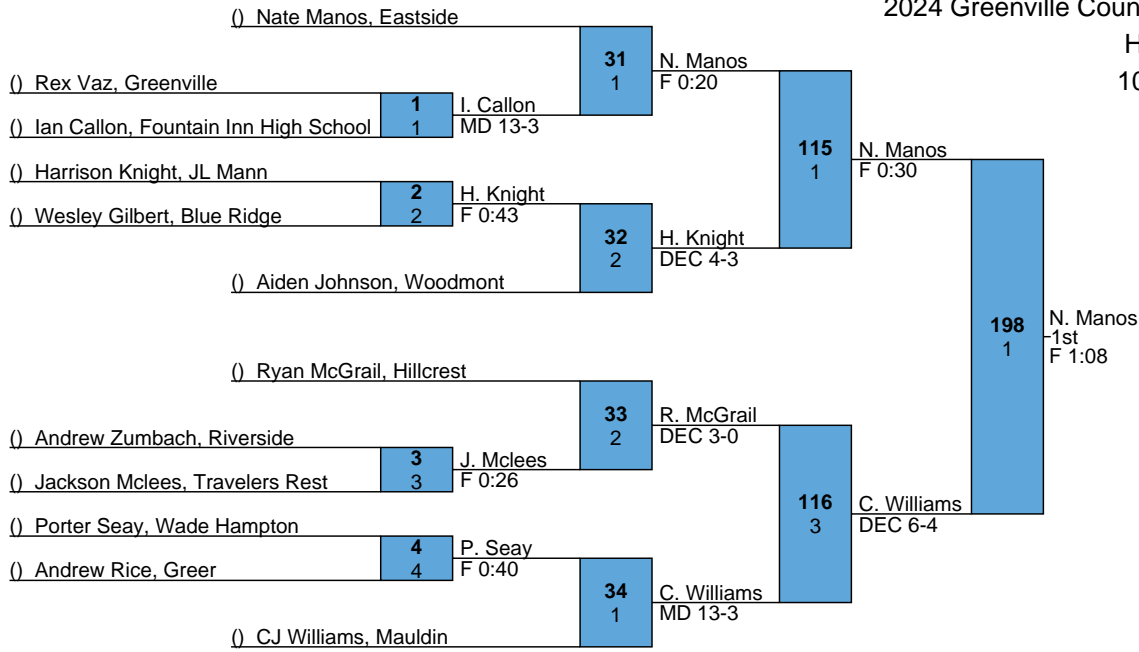

<u>Place</u>	<u>Team</u>	<u>Points</u>	<u>1</u>	<u>2</u>	<u>3</u>	<u>4</u>
1	Eastside	298.5	10	2	0	1
2	Hillcrest	150.5	1	4	1	1
3	Woodmont	138.5	1	3	2	1
4	Travelers Rest	120	0	2	3	1
5	Fountain Inn High School	93.5	0	0	2	4
6	Greenville	90	2	0	0	2
7	Greer	86	0	1	2	1
8	JL Mann	74	0	1	1	1
9	Mauldin	56	0	1	1	1
10	Wade Hampton	46	0	0	1	0
11	Berea High School	26	0	0	1	0
12	Blue Ridge	25	0	0	0	0
13	Riverside	14	0	0	0	0
14	Christ Church	11	0	0	0	1
15	St. Joseph's	0	0	0	0	0

2024 Greenville County

HS

106

2024 Greenville County

HS

120

2024 Greenville County

HS